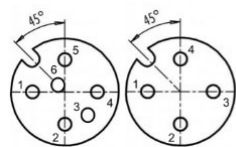

Adapter DVR Monitor (Länge 2 Meter)
Adapter DVR Monitor (Length 2 meters)

3020075	AVS-Cable 9.2	▪ CVBS 6p auf 4p	▪ CVBS 6p to 4p